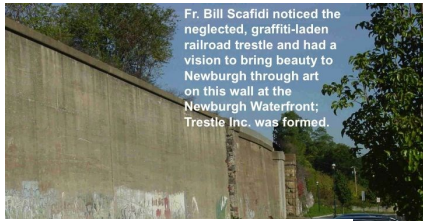

Trestle Inc.'s Accomplishments

Children's art hangs on Colden Street as part of Trestle's Young Palettes Envision the Hudson.